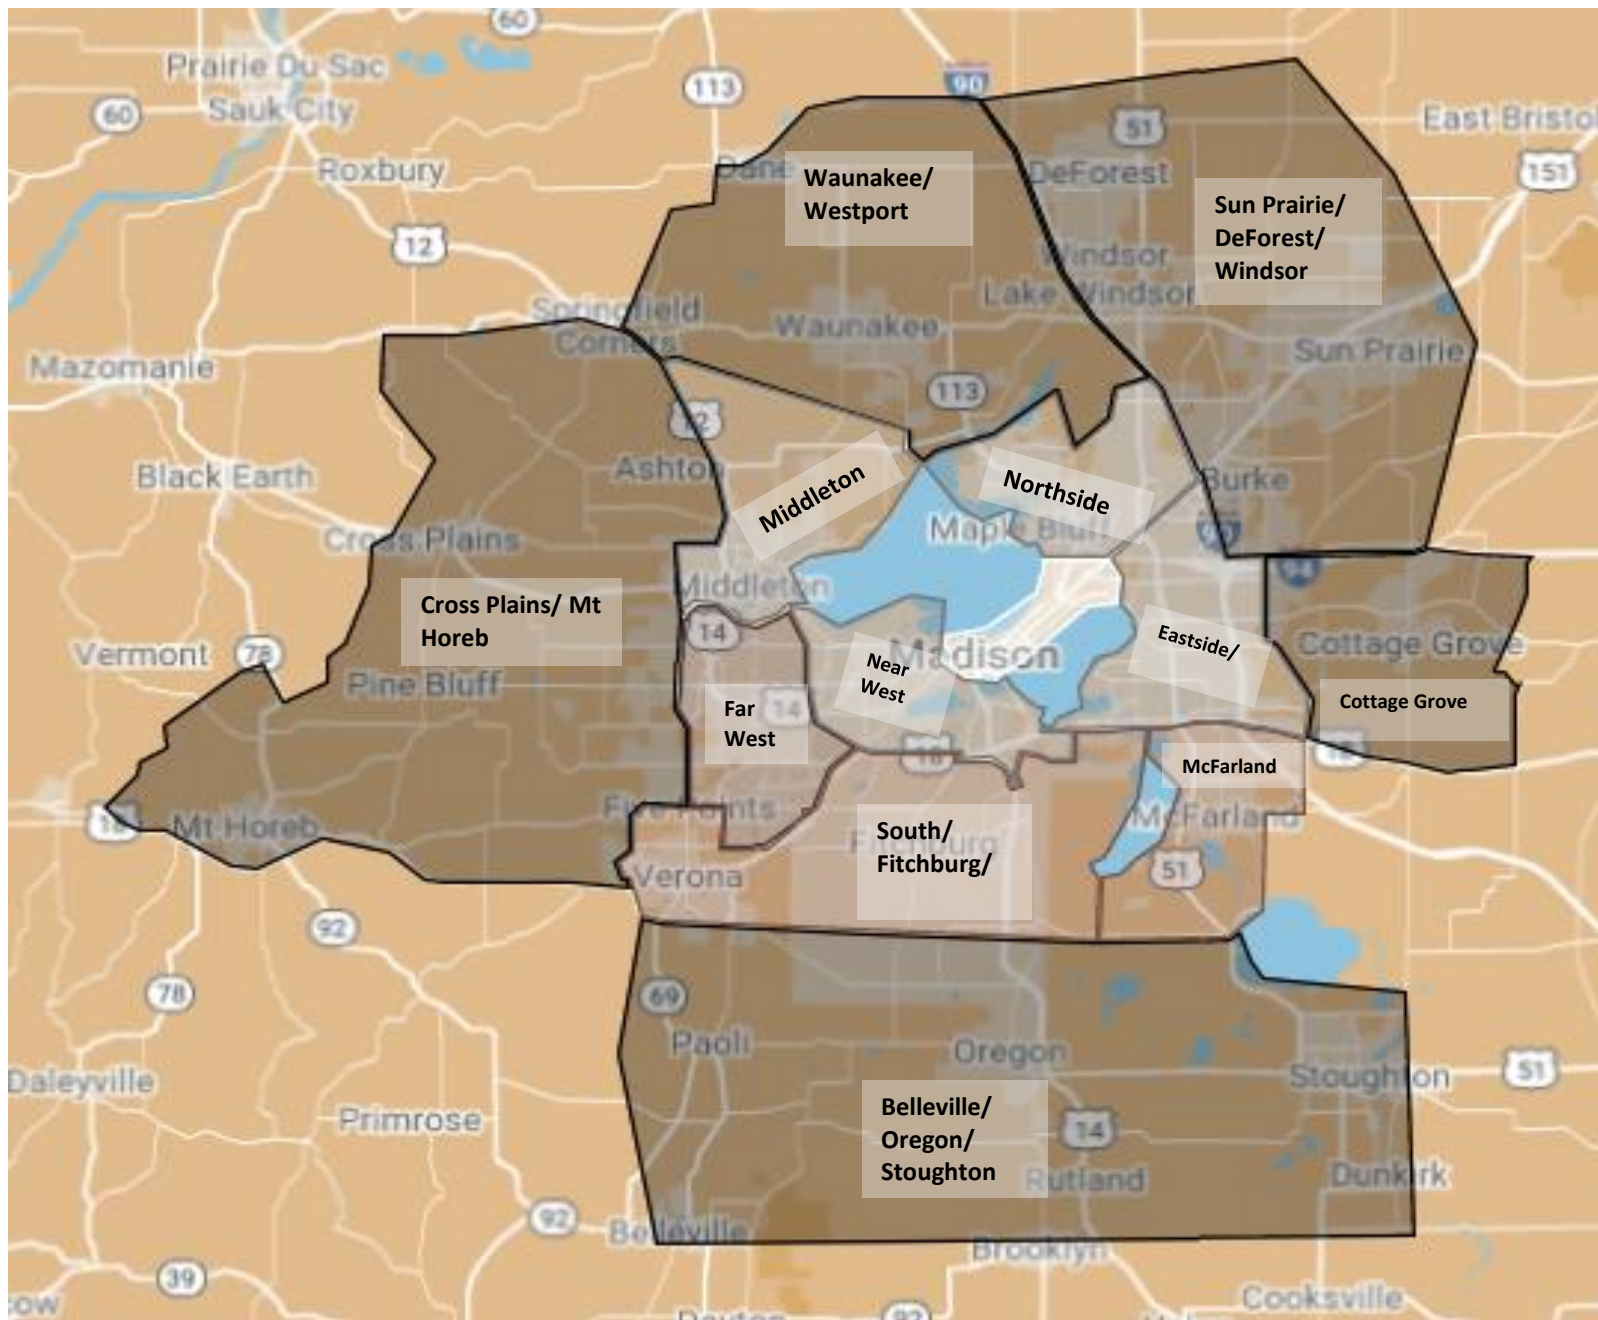

Affordable Housing - Dane County